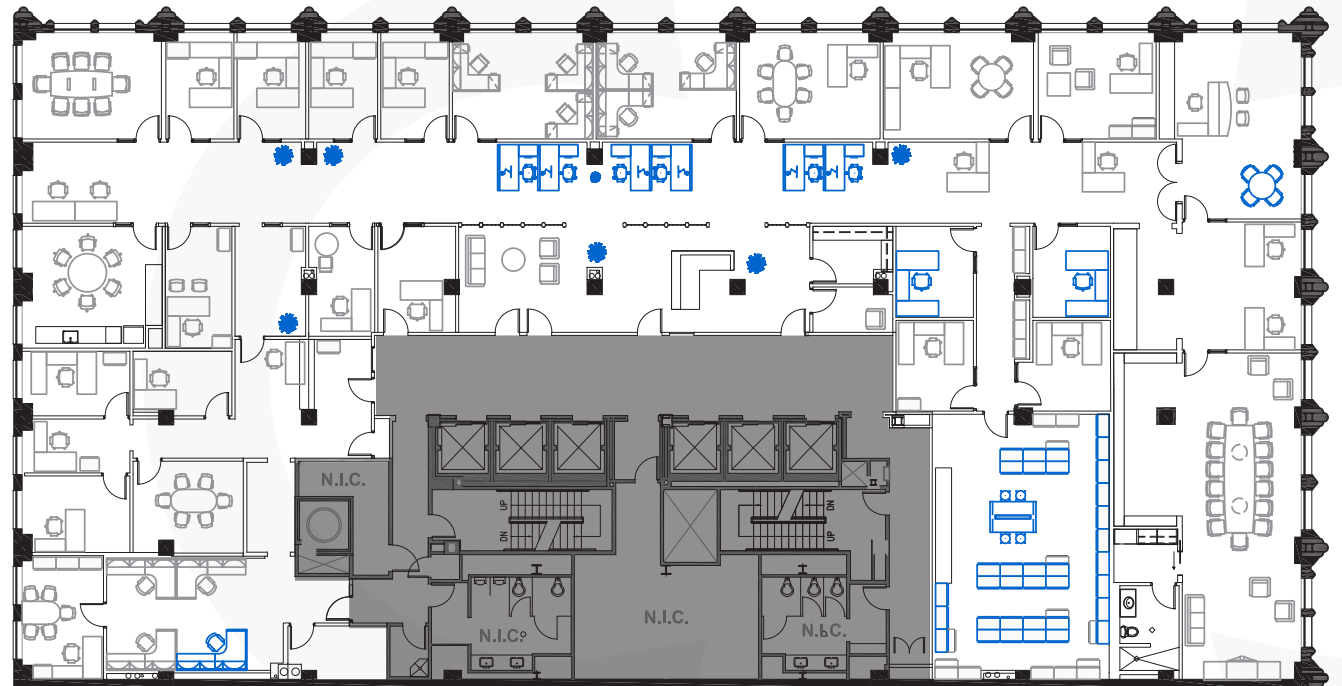

SUITE 500

13,631 SF

THE MONROE BUILDING

104 S. MICHIGAN AVENUE