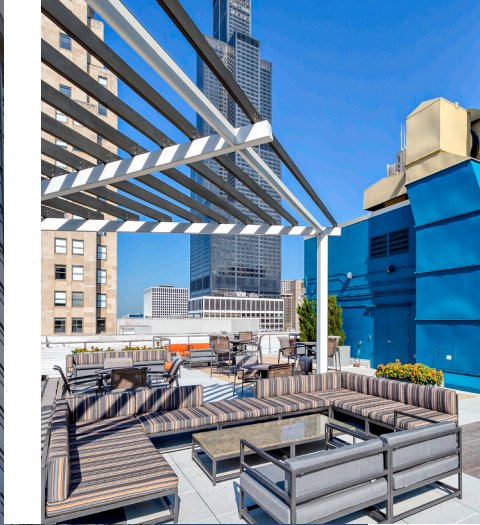

111

west jackson

Space Notes

- 189 open area workstations
- 9 private offices
- 7 conference
- 1 huddle room
- 2 phone or mother's rooms
- 1 large break room
- 198 current headcount**

suite 1000 | 24,315 sf