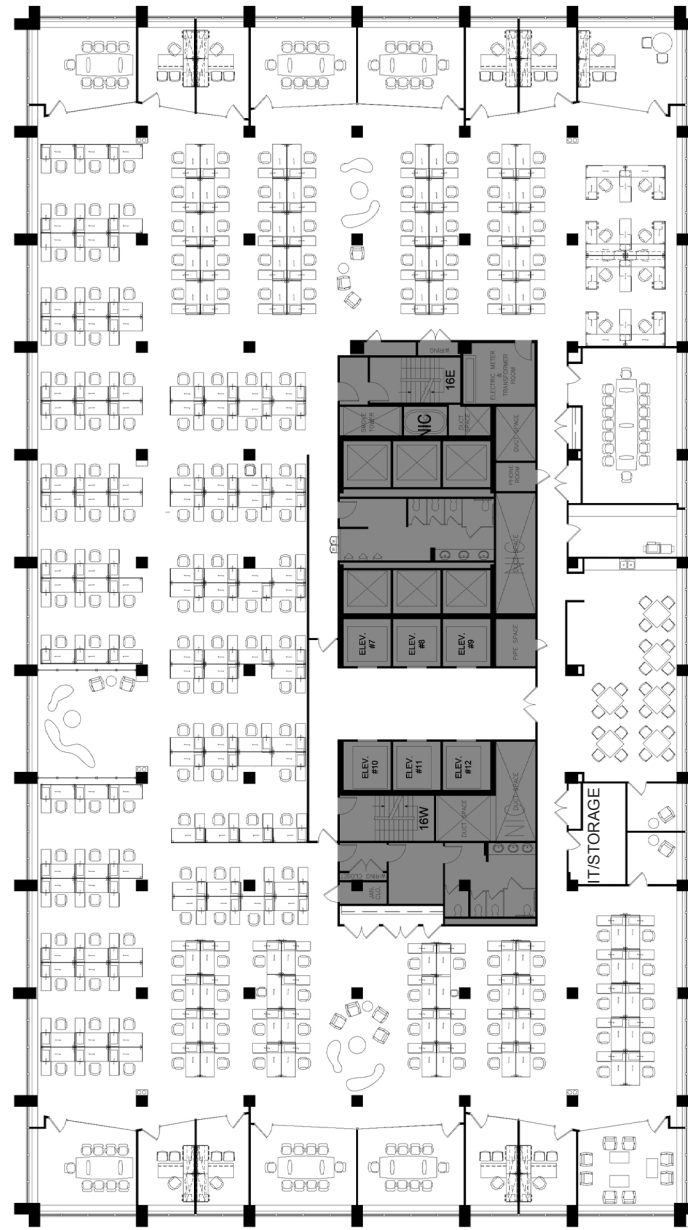

111

west jackson

Space Notes

- 189 open area workstations
- 9 private offices
- 7 conference
- 1 huddle room
- 2 phone or mother's rooms
- 1 large break room
- 198 current headcount**

suite 1000 | 24,315 sf