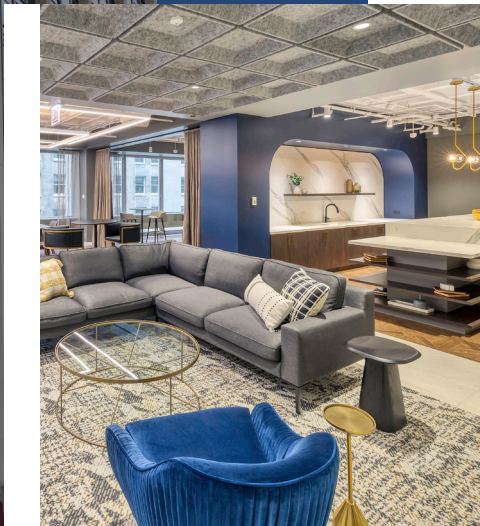

111

west jackson

Space Notes

- 189 open area workstations
- 9 private offices
- 7 conference
- 1 huddle room
- 2 phone or mother's rooms
- 1 large break room
- 198 current headcount**

suite 1000 | 24,315 sf