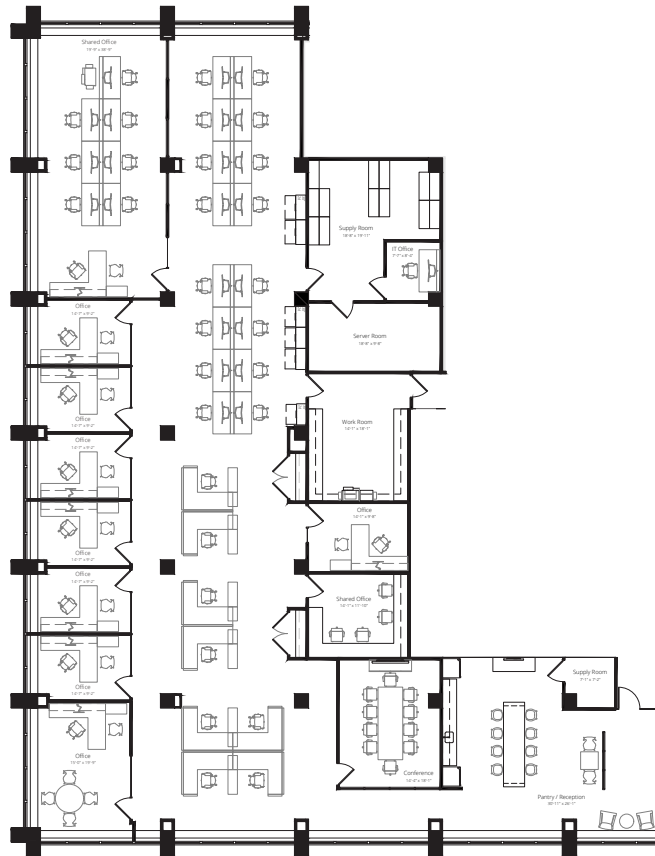

111

west jackson

Space Notes

24 open area workstations

2 team rooms

8 offices

1 IT office

1 conference

1 break room

3 storage/
workrooms

**45 current
headcount**

suite 1250 | 8,516 sf