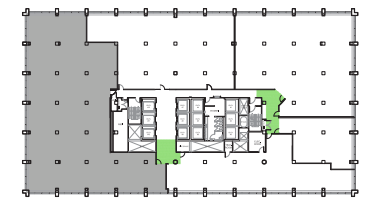

111

west jackson

Space Notes

24 open area workstations

2 team rooms

8 offices

1 IT office

1 conference

1 break room

3 storage/
workrooms

**45 current
headcount**

suite 1250 | 8,516 sf