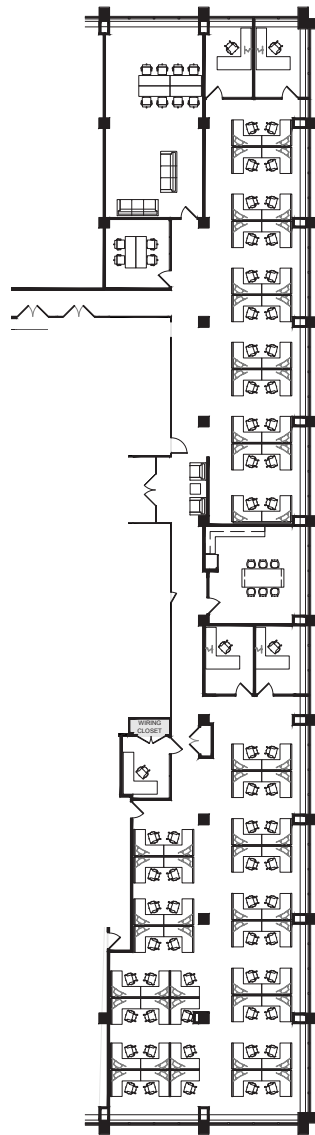

111

west jackson

Space Notes

63 open area workstations

5 private offices

2 team rooms

1 break room

79 current headcount

suite 2110 | 8,810 sf