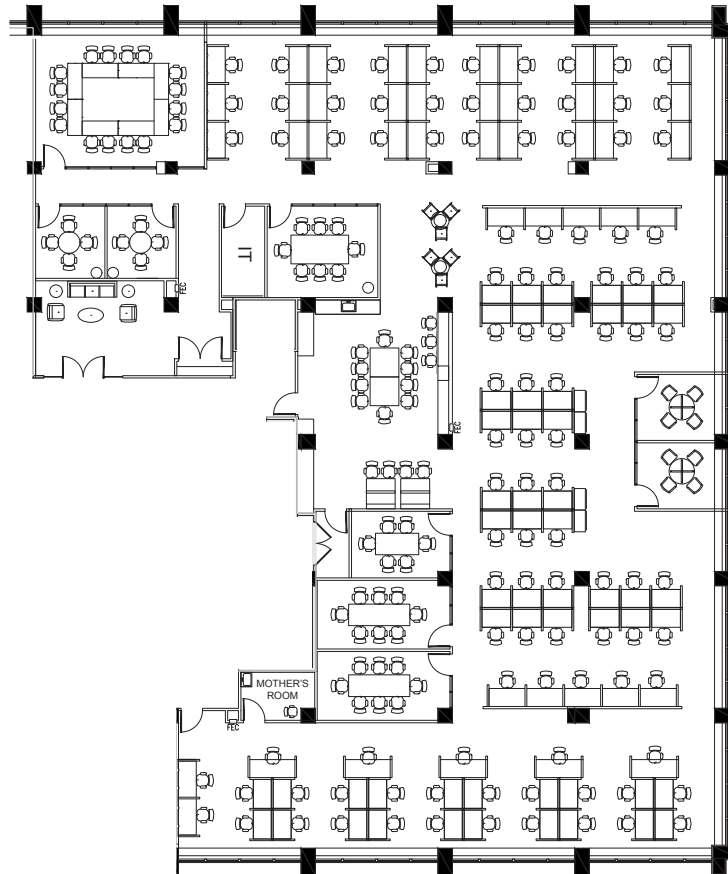

111

west jackson

Space Notes

103 open area workstations

5 conference (1 training)

4 huddle rooms

1 collaboration area

1 mother's room

1 large break room

103 current headcount

10,783 sf
N