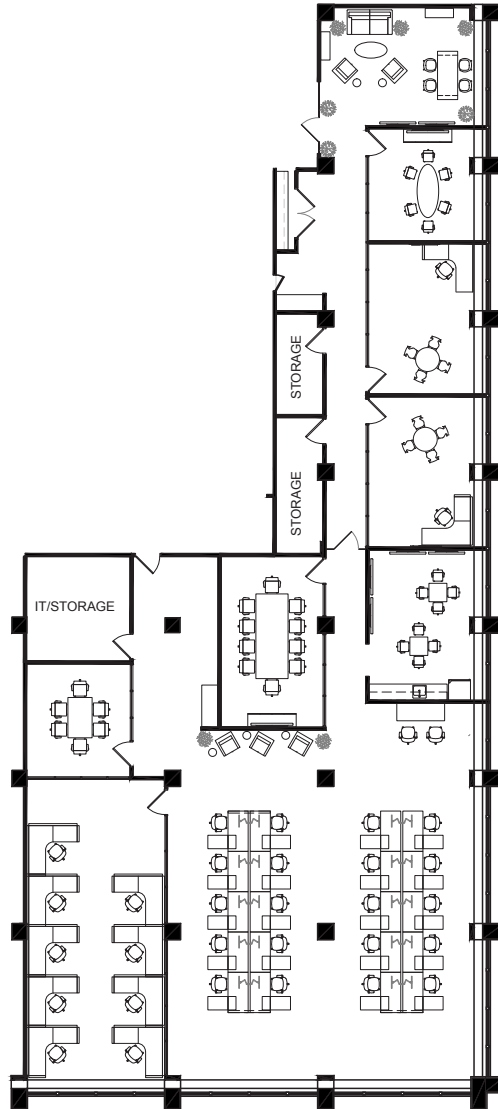

111

west jackson

Space Notes

20 open area workstations

1 team room

3 conference

2 private offices

2 collaboration areas

1 break room

2 hoteling stations

33 current headcount

suite 2210 | 6,806 sf