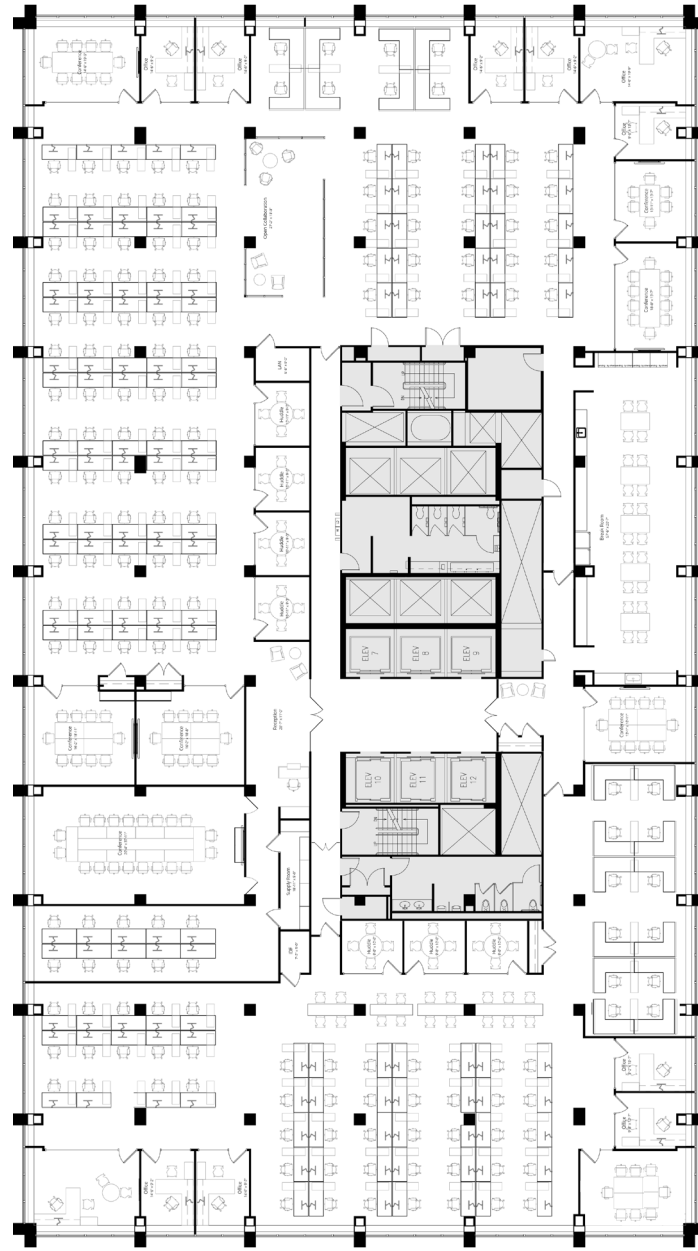

# 111

### Space Notes

169 open area workstations

1 reception/waiting

11 private offices

8 conference (1 training)

7 huddle rooms

6 collaboration areas

1 break room

**181 current headcount**

suite 300 | 24,411 sf