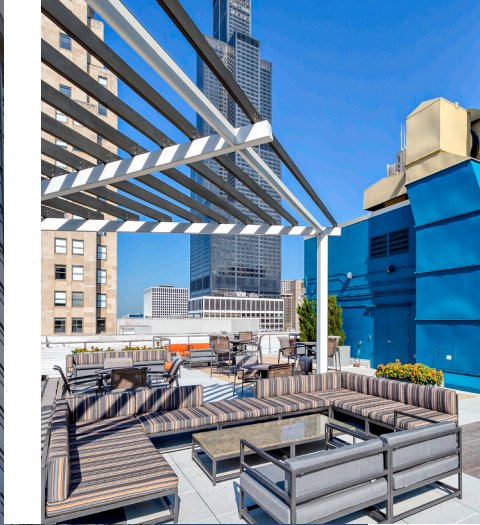

111

west jackson

Space Notes

63 open area workstations

3 conference (1 training)

3 private offices

2 huddle rooms

1 reception/waiting