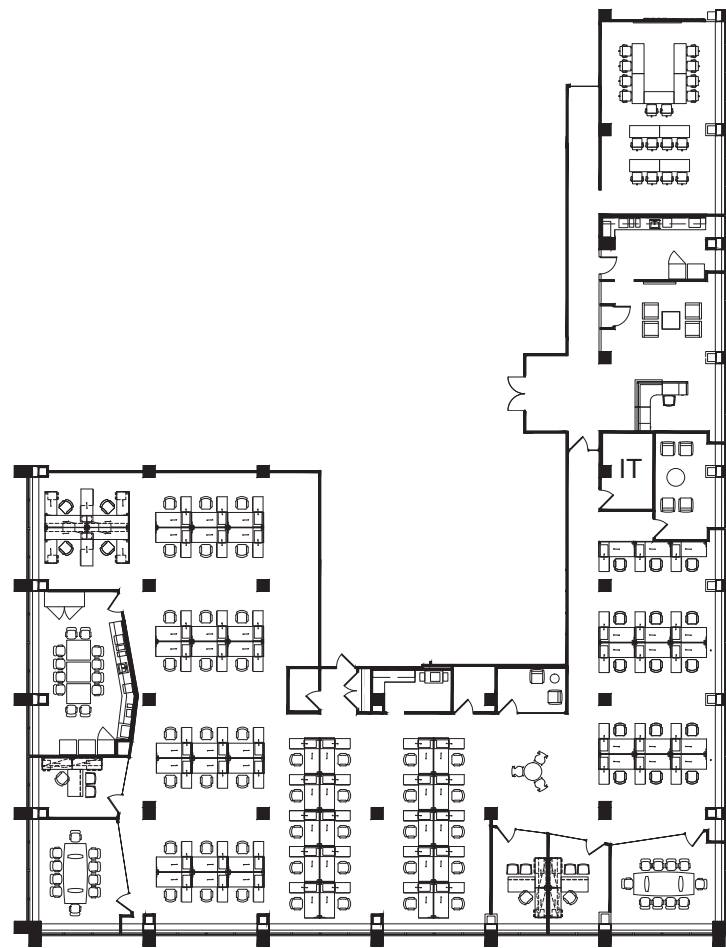

111

west jackson

Space Notes

63 open area workstations

3 conference (1 training)

3 private offices

2 huddle rooms

1 reception/waiting

2 break rooms

1 collaboration area

67 current headcount

suite 900 | 11,491 sf