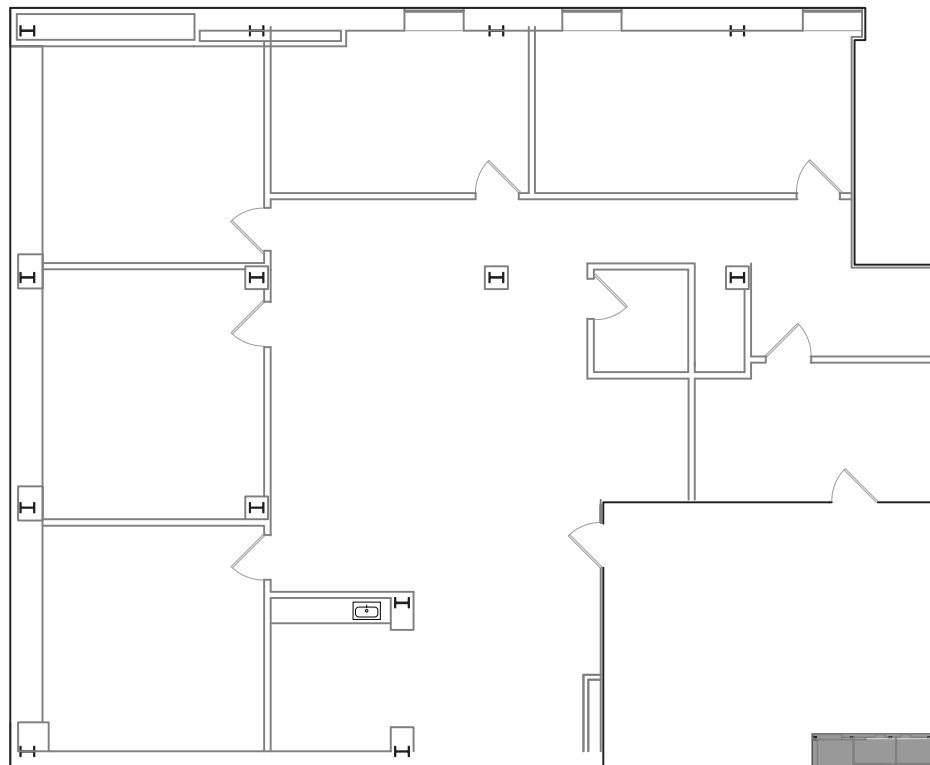

120^W MADISON

Suite 300

3,037 SF

For more information or to arrange
an inspection please contact:

ANDY DEMOSS

312.994.5767

ademoss@bradfordallen.com

KATRINA DOUGHERTY