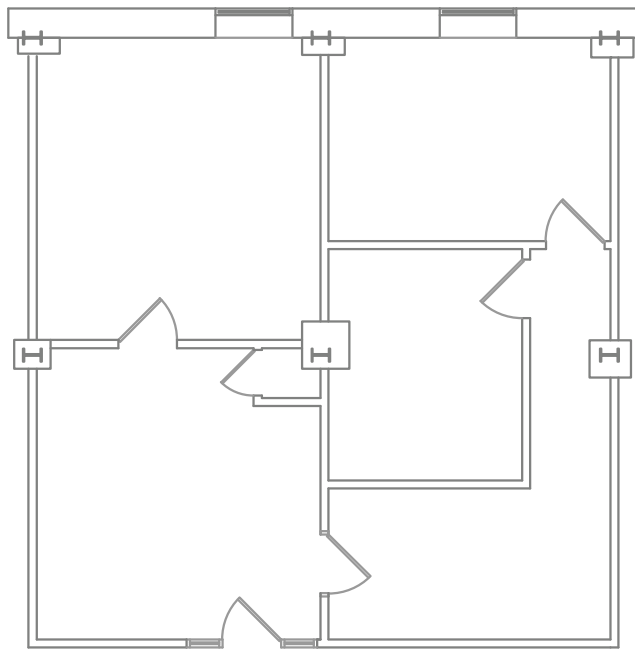

120^W MADISON

Suite 614 1,137 SF

For more information or to arrange
an inspection please contact:

ANDY DEMOSS

312.994.5767

ademoss@bradfordallen.com

KATRINA DOUGHERTY

312.994.5680