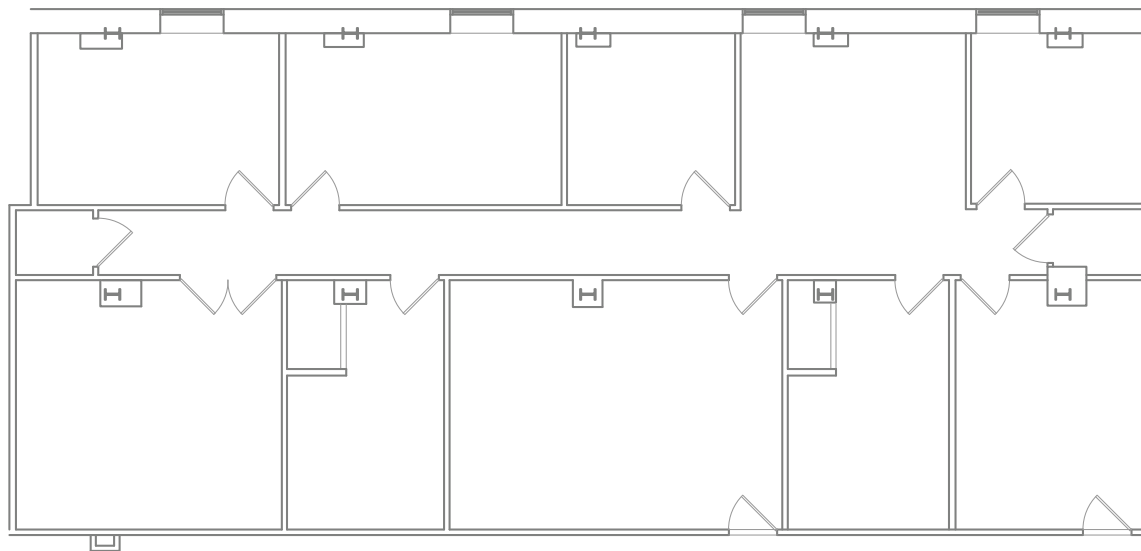

120^W MADISON

Suite 801 2,892 SF

For more information or to arrange
an inspection please contact:

ANDY DEMOSS

312.994.5767

ademoss@bradfordallen.com

KATRINA DOUGHERTY

312.994.5680