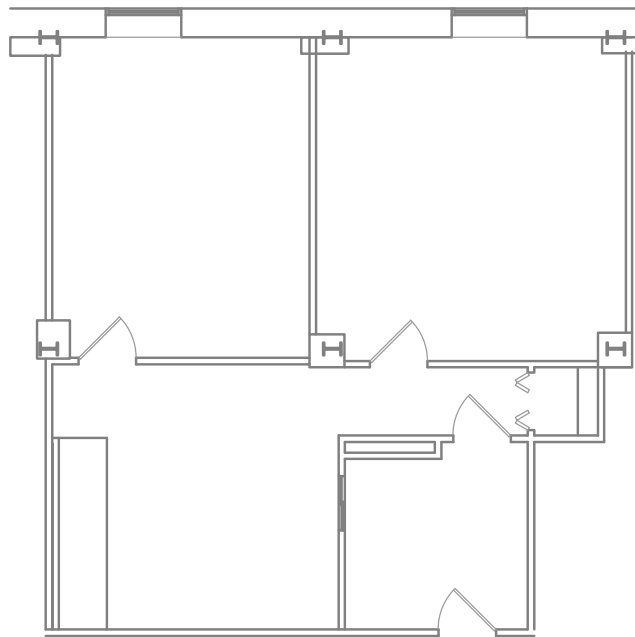

120^W
MADISON

Suite 910
1,128 SF

For more information or to arrange
an inspection please contact:

ANDY DEMOSS

312.994.5767

ademoss@bradfordallen.com

KATRINA DOUGHERTY

312.994.5680