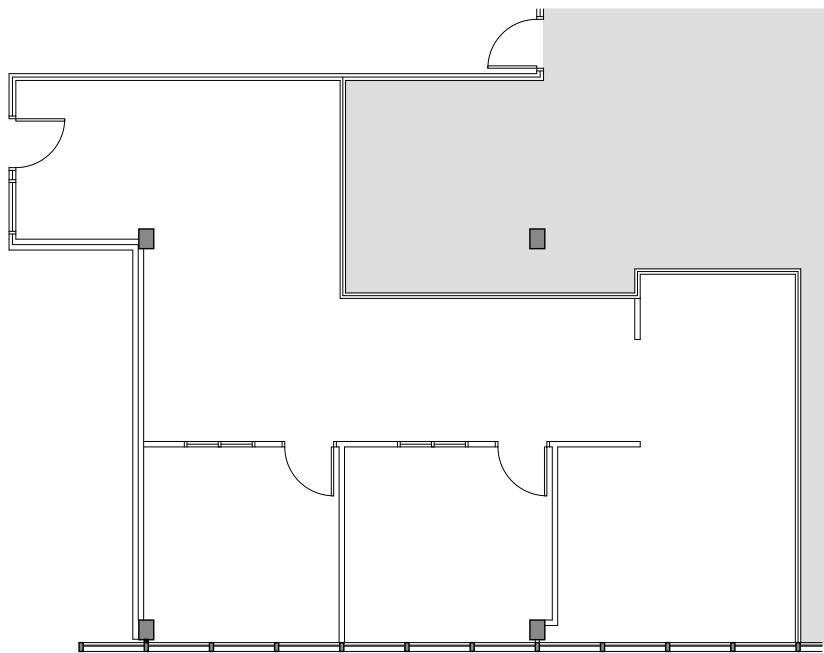

1400
EAST TOUHY
AT MANNHEIM
— DES PLAINES —

Suite 110
1,303 RSF

For more information or to arrange an inspection, please contact:
JOEL BERGER
630 225 2600 | jberger@bradfordallen.com

Exclusive leasing agent:
BA BRADFORD
ALLEN