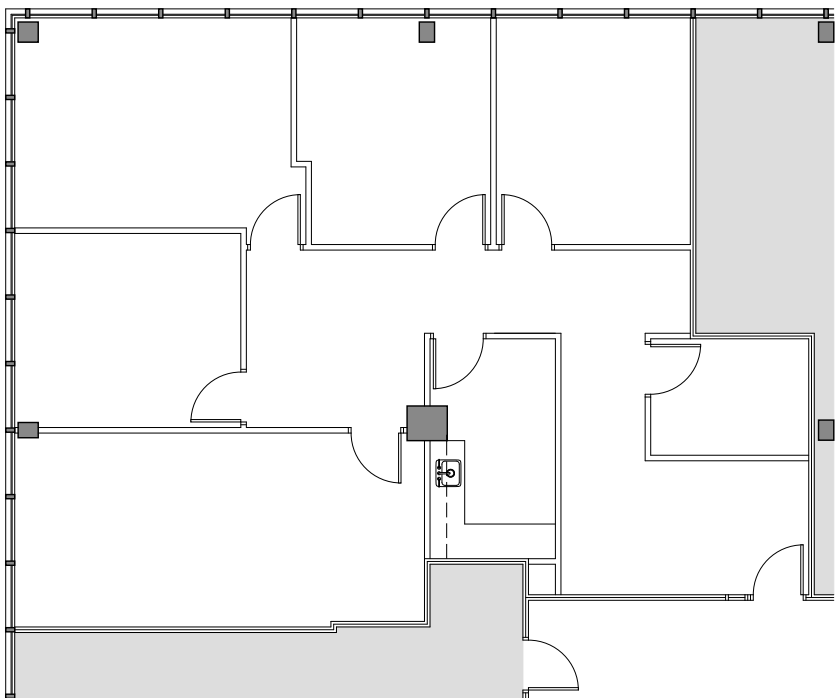

1400
EAST TOUHY
AT MANNHEIM
 — DES PLAINES —

Suite 447
1,884 RSF

For more information or to arrange an inspection, please contact:
JOEL BERGER
 630 225 2600 | jberger@bradfordallen.com

Exclusive leasing agent:
BA BRADFORD
 ALLEN