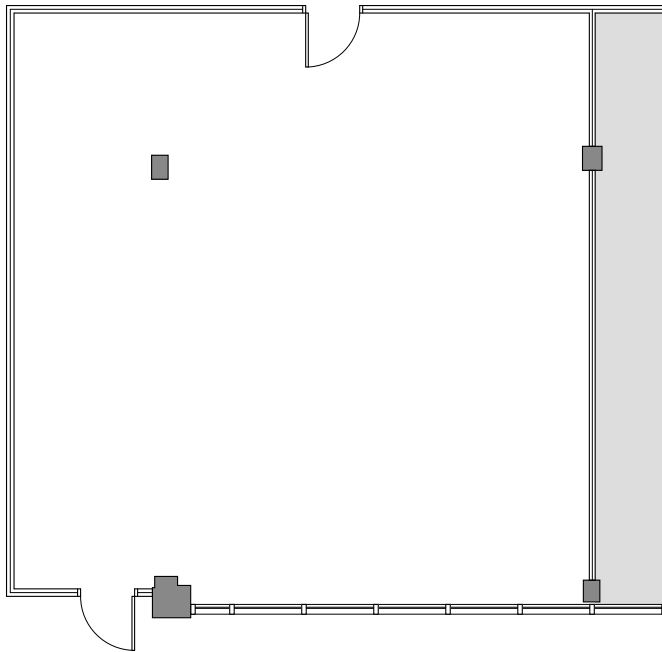

1400
EAST TOUHY
AT MANNHEIM
 — DES PLAINES —

Suite G10
1,250 RSF

For more information or to arrange an inspection, please contact:
JOEL BERGER
 630 225 2600 | jberger@bradfordallen.com

Exclusive leasing agent:
BA BRADFORD ALLEN