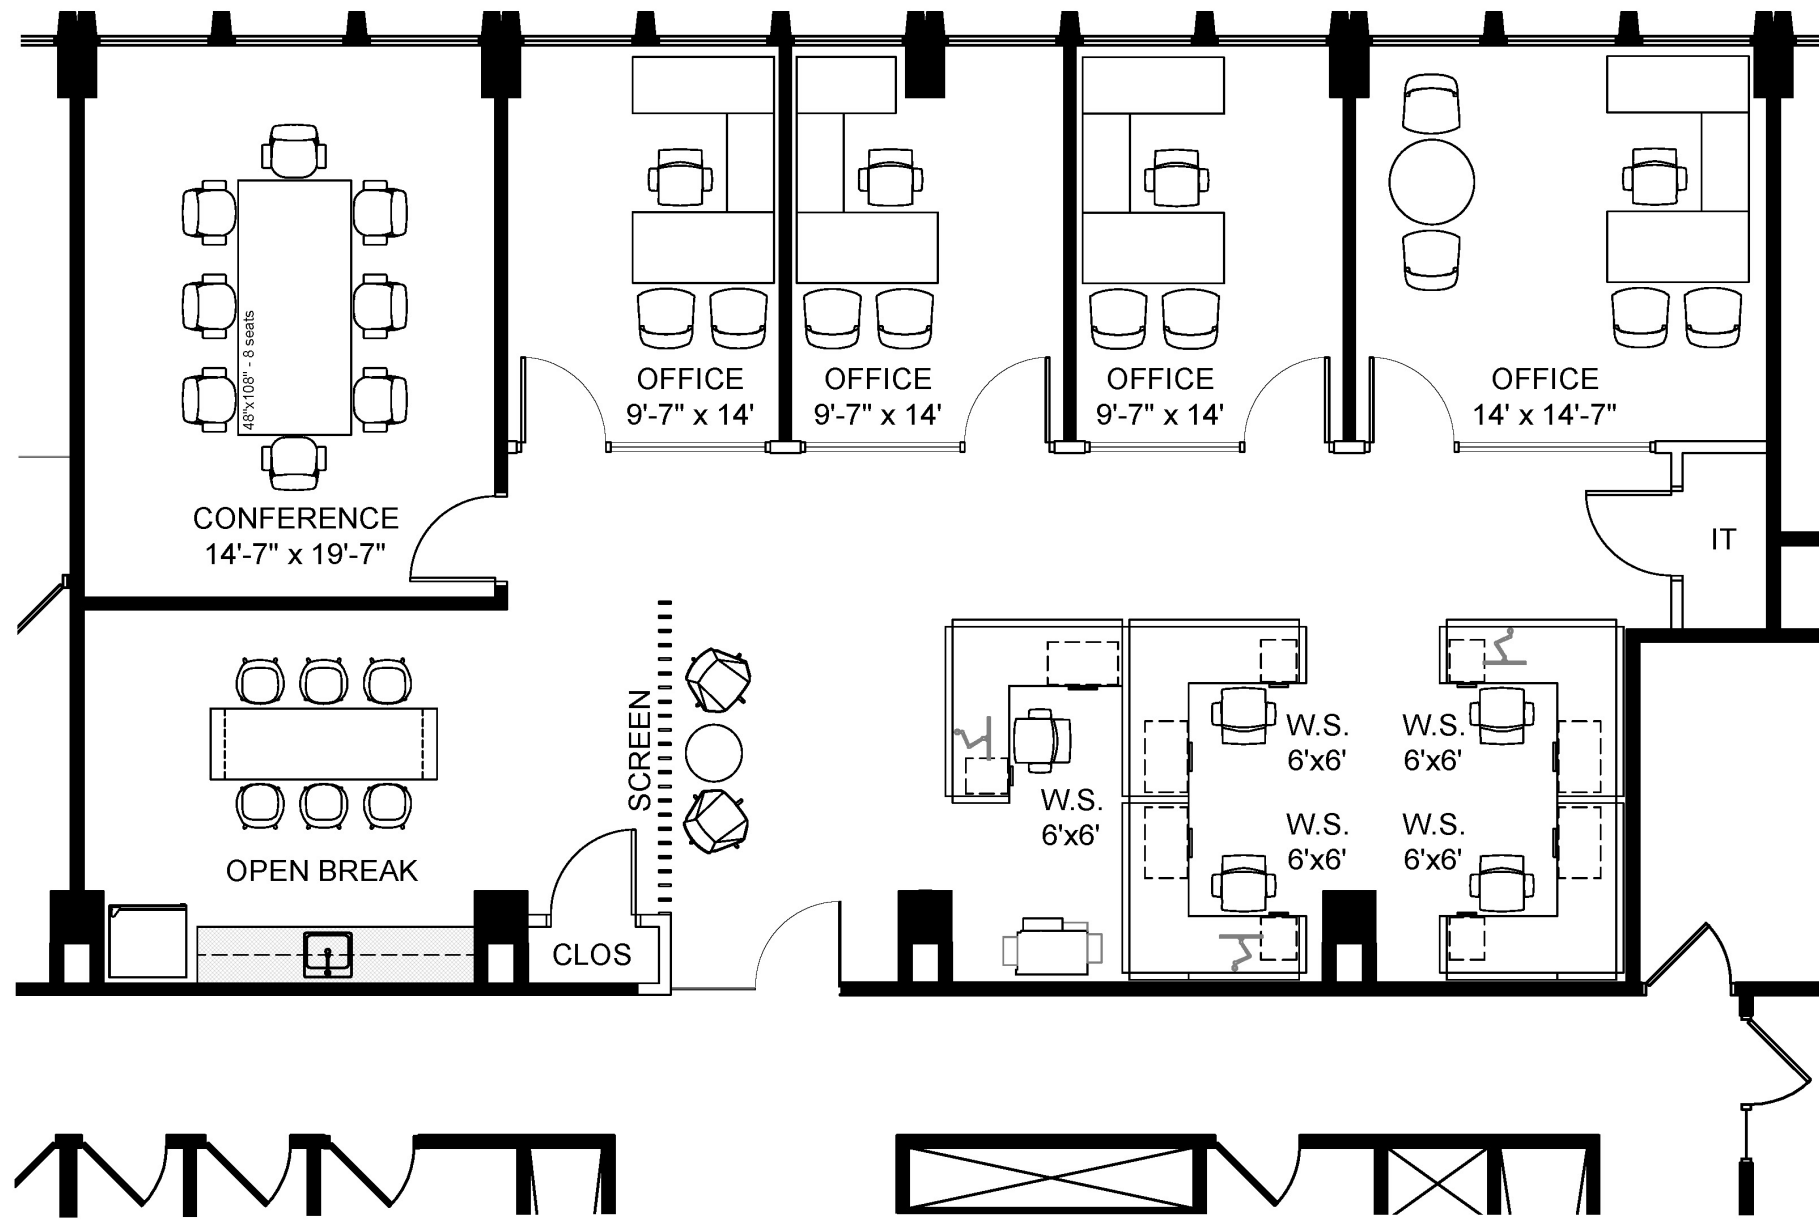

1900
S P R I N G

SPEC SUITE 500 - 2,394 RSF
FIFTH FLOOR SUITE

SUITE 500 - 2,394 RSF
FIFTH FLOOR SUITE

BA BRADFORD
ALLEN

1900
SPRING

BA BRADFORD
ALLEN

FOR MORE INFORMATION PLEASE CONTACT :

Norm Murdoch
630.239.4082
nmurdoch@bradfordallen.com