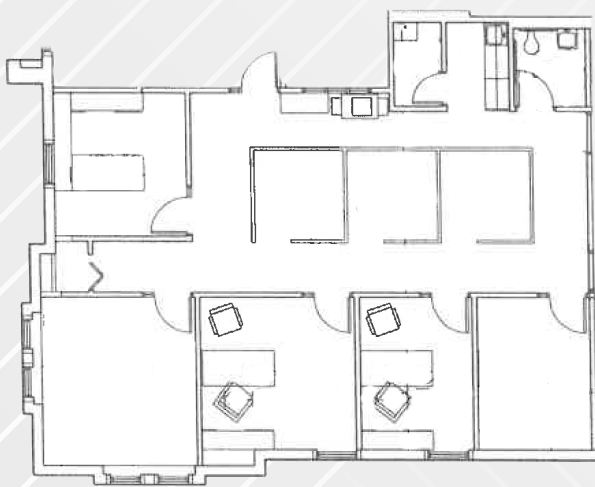

2550

COMPASS ROAD
GLENVIEW

Partially Furnished Office Condo for Lease in **The Glen**

DETAILS

- Partially furnished
- 4 private offices
- 1 executive corner office
- 3 cubicles
- Kitchen
- Restroom
- Between I-94 and I-294
- In The Glen Shopping District