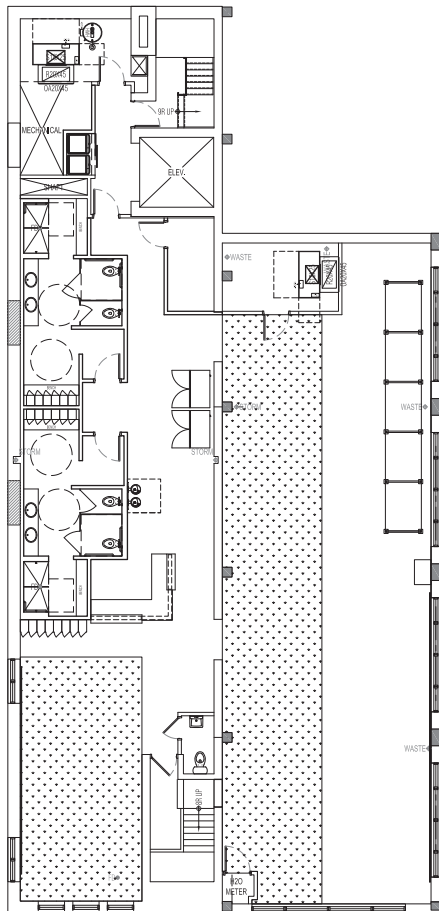

LOWER LEVEL

4,883 RSF

SUITE FEATURES

- Plug and play
- Ideal for another fitness user
- Two fully built out locker rooms with showers
- Tenant controlled HVAC

EXCLUSIVE LEASING AGENT

BA BRADFORD
ALLEN

FOR MORE INFORMATION OR TO ARRANGE
A TOUR, PLEASE CONTACT: