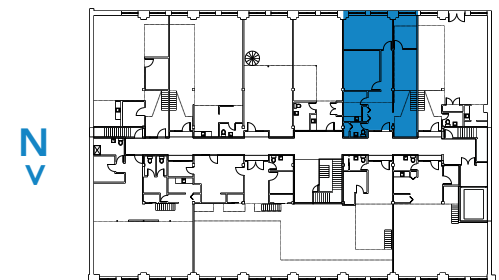

445 west·erie

SUITE 209 | 2,073 SF

EXCLUSIVE LEASING AGENT

BA BRADFORD
ALLEN

OWNED & MANAGED BY

ALVAREZ & MARSAL
PROPERTY INVESTMENTS

FOR MORE INFORMATION OR TO ARRANGE A TOUR, PLEASE CONTACT:

CRAIG NADBORNE | 312 994 5796 | cnadborne@bradfordallen.com