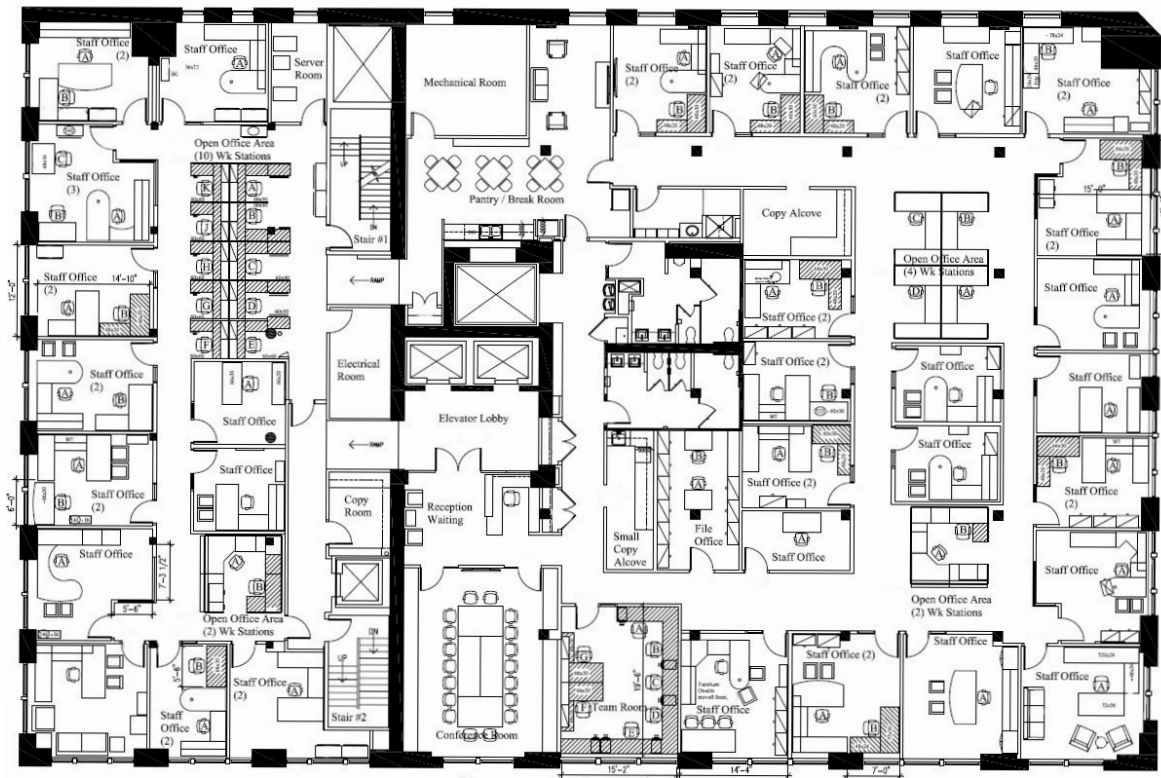

626 W Jackson

Suite 400
14,997 SF

EXCLUSIVE LEASING AGENT

BA BRADFORD ALLEN

FOR MORE INFORMATION OR TO ARRANGE A TOUR, PLEASE CONTACT:

CRAIG NADBORNE
+1 312 994 5796
cnadborne@bradfordallen.com

LANIE TROTTER
+1 312 741 8116
ltrotter@bradfordallen.com