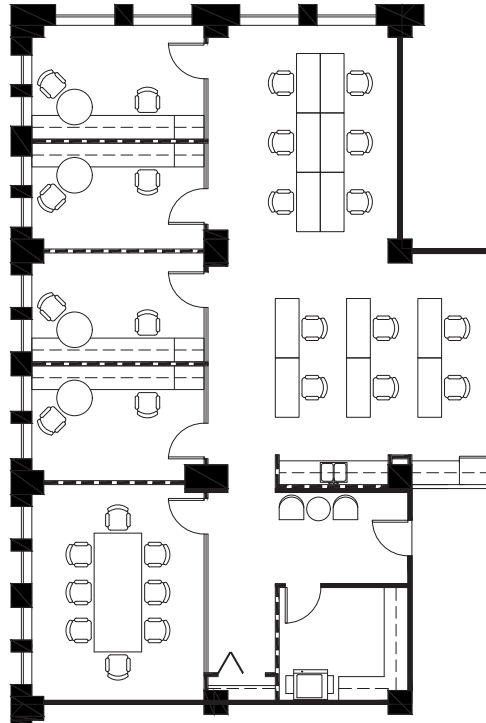

67 EAST MADISON

Suite 1800
2,313 SF

*Conceptual plan. Furniture and office layouts have been added for presentation purposes only.