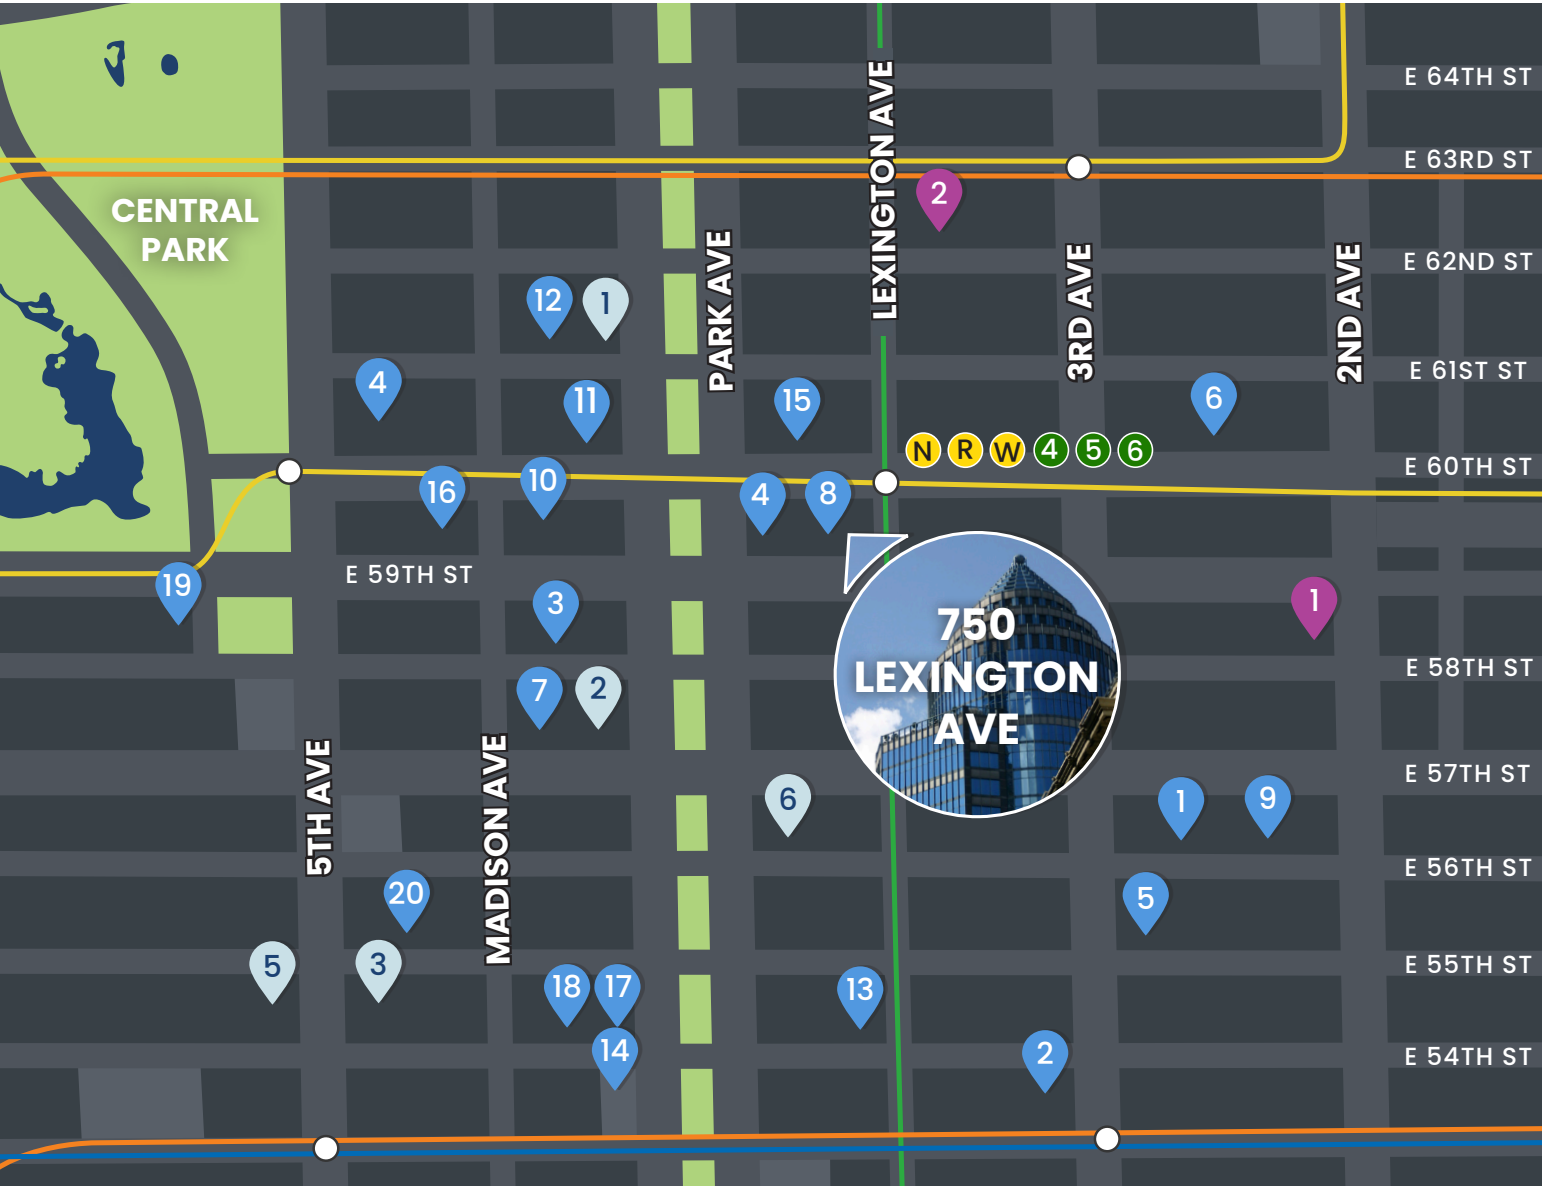

- Excellent location in the Plaza District with skyline prominence
- Exceptional accessibility, retail, and dining
- Spacious wrap-around plaza
- Enter the building through an elegantly designed marble lobby

NEAR **BLOOMBERG,**
CANTOR FITZGERALD, CITADEL,
ESTEE LAUDER, & BLACKSTONE

CLOSE PROXIMITY TO
4, 5, 6, N, R, W
TRAINS

TENANT
IMPROVEMENT
WORK AVAILABLE

NEIGHBORHOOD

RESTAURANTS

1. Amata
2. Hillstone
3. LAVO
4. Piccola Cucina Uptown
5. PJ Clarke's
6. Serendipity
7. TAO
8. TBar
9. Whole Foods
10. Le Bilboquet
11. Il Mulino
12. Serafina
13. Bobby Van's
14. Casa Lever
15. The Bar Room
16. Avra Madison Estiatorio
17. Cellini
18. Nerai
19. Nobu
20. The Polo Bar

HOTELS

1. Loews Regency
2. Four Seasons Hotel
3. The St. Regis
4. The Pierre
5. The Peninsula
6. The Lombardy

GYMS

1. Crunch Fitness
2. Equinox (63rd)

BA BRADFORD
ALLEN

LEXINGTON
INTERNATIONAL PLAZA

**FOR MORE INFORMATION
OR TO ARRANGE A TOUR,
PLEASE CONTACT:**