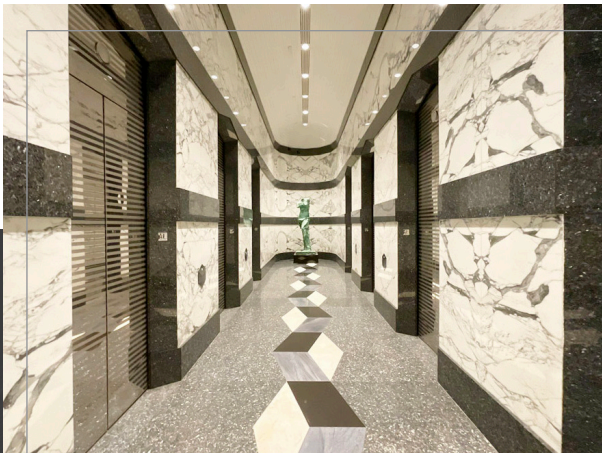

750
LEXINGTON
INTERNATIONAL PLAZA

FEATURED SPACE:

ENTIRE 10TH FLOOR - 18,246 RSF

BA BRADFORD
ALLEN

TOUR VIRTUALLY

TEST FIT

UPGRADE YOUR PERSPECTIVE

Floor-to-ceiling windows offer abundant natural light and exceptional views in every direction.

- Excellent location in the Plaza District with skyline prominence
- Exceptional accessibility, retail, and dining
- Spacious wrap-around plaza
- Enter the building through an elegantly designed marble lobby