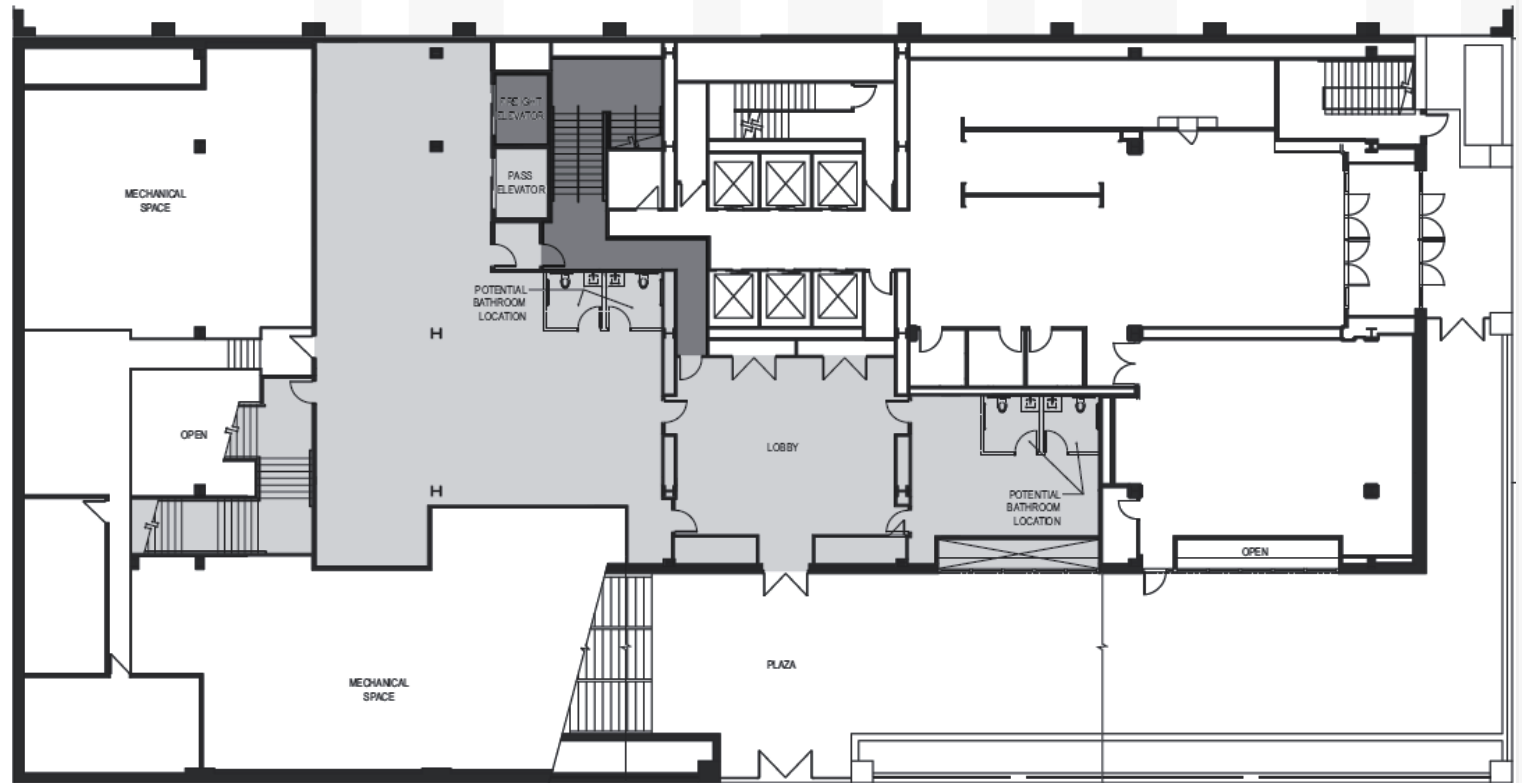

GROUND FLOOR

5,095 SF

FOR MORE INFORMATION, PLEASE CONTACT:

BA BRADFORD ALLEN

GLENN ISAACSON
President, New York Region
gisaacson@bradfordallen.com
+1 212 593 7105

TONY BUILDER
Associate, Realty Services
tbuilder@bradfordallen.com
+1 212 593 7106