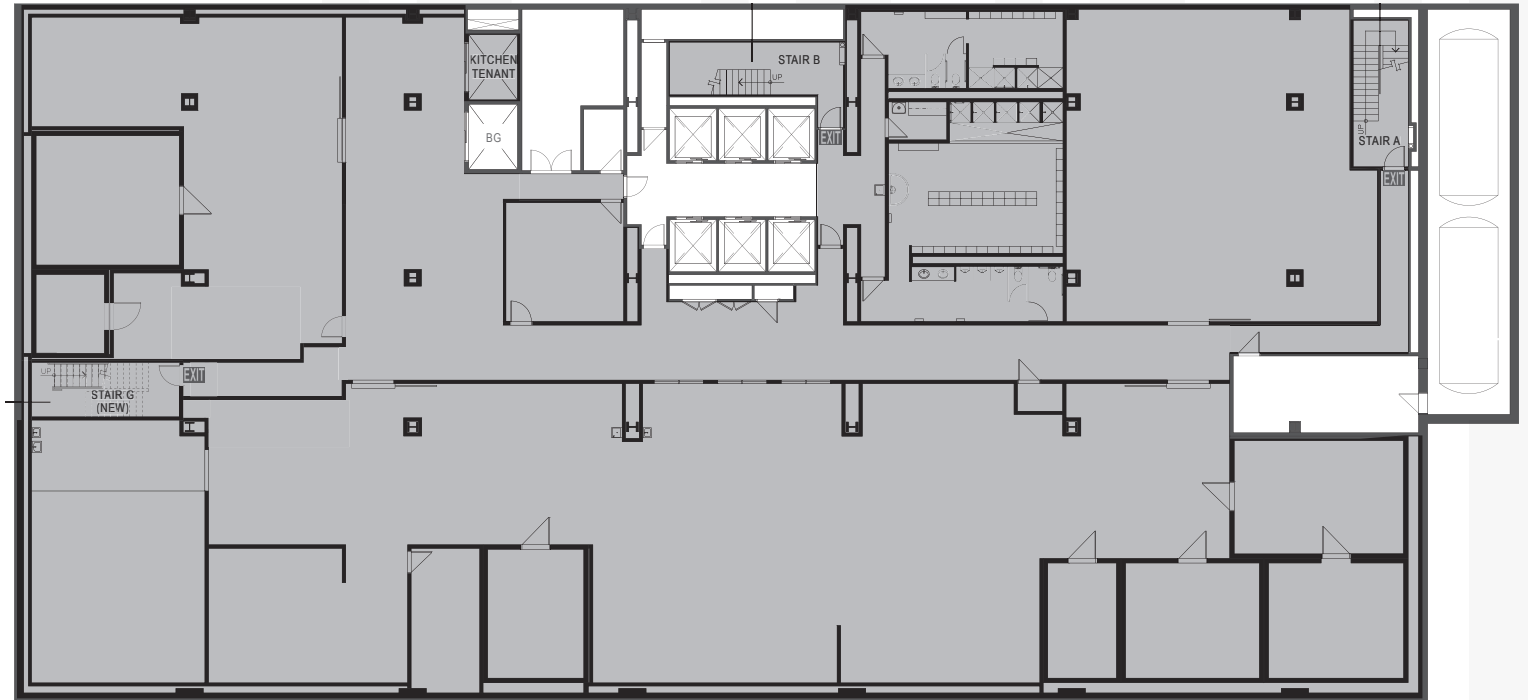

SUB CELLAR

17,640 SF

FOR MORE INFORMATION, PLEASE CONTACT:

BA BRADFORD
ALLEN

GLENN ISAACSON
President, New York Region
gisaacson@bradfordallen.com
+1 212 593 7105

TONY BUILDER
Associate, Realty Services
tbuilder@bradfordallen.com
+1 212 593 7106