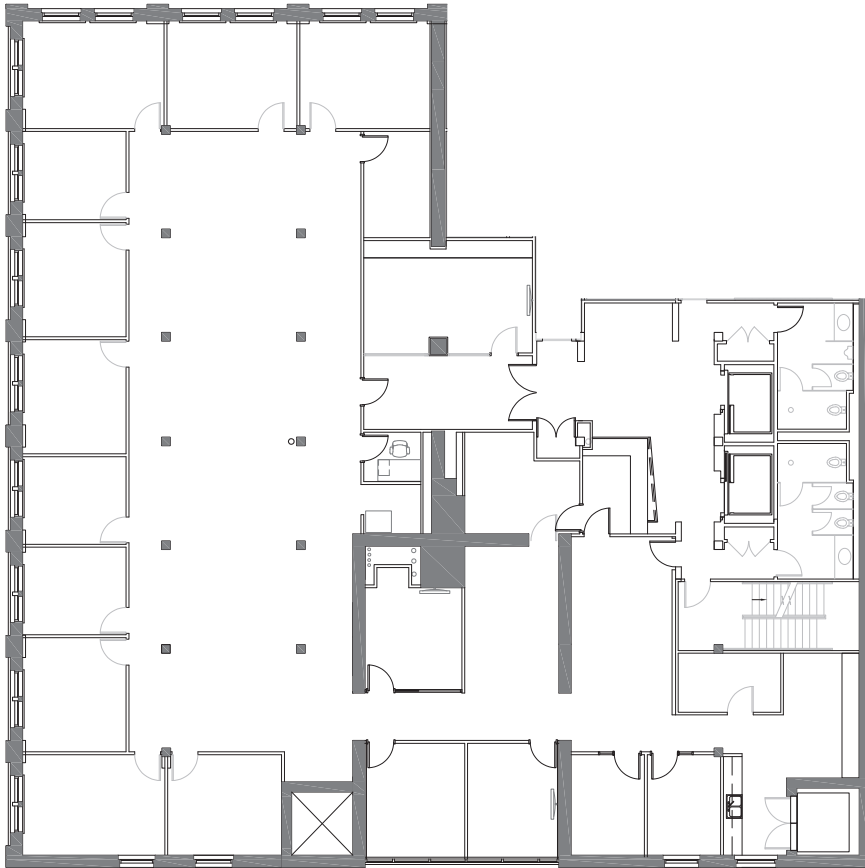

225 Illinois Building

225 W. Illinois Street, Chicago, Illinois, 60654

Suite 300 | 8,500 SF

FULLY BUILT-OUT

[View Virtual Tour ▶](#)

CRAIG NADBORNE
+1 312 994 5796
cnadborne@bradfordallen.com

MICHAEL FLINCHBAUGH
+1 312 741 8121
mflinchbaugh@bradfordallen.com